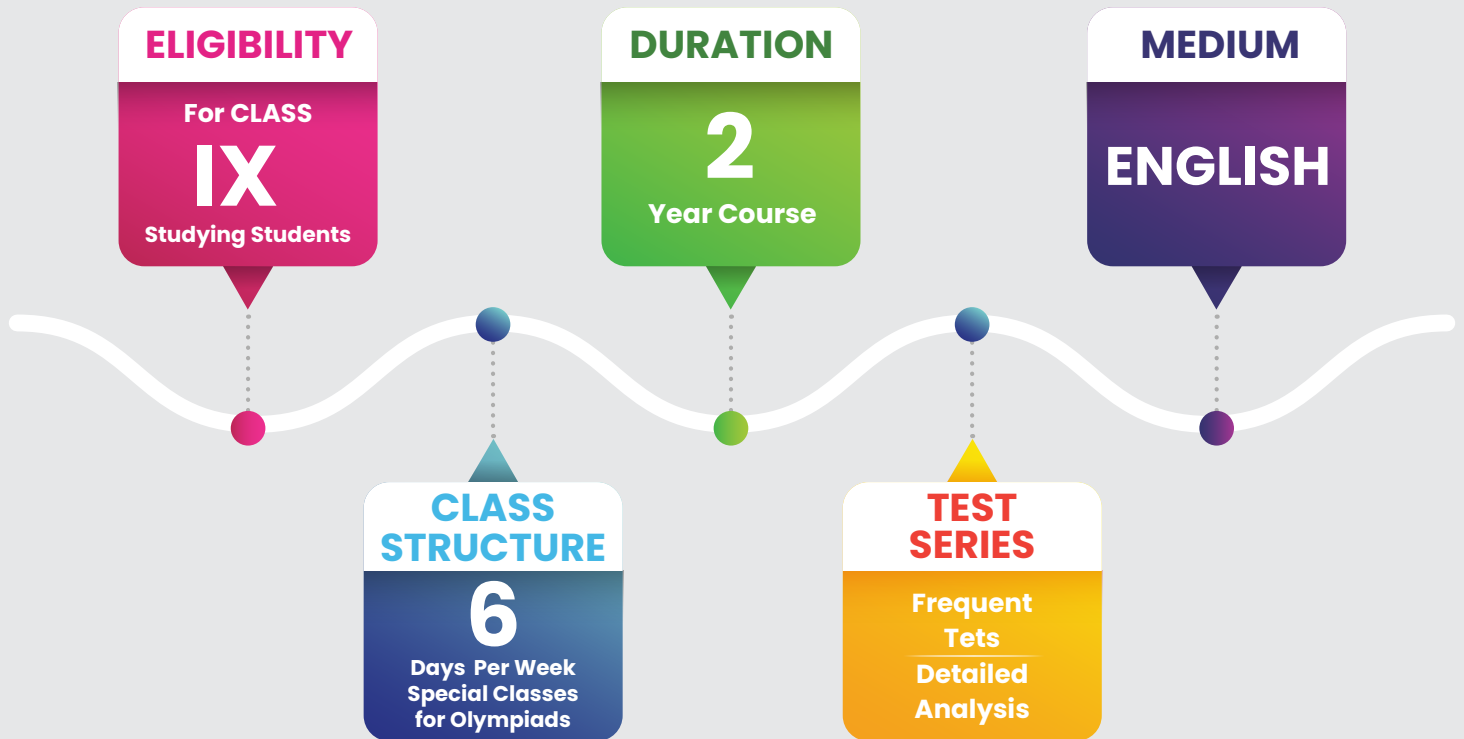

MATRIX

9 AJM

2 Year Integrated Program
for Advanced Preparation of Medical &
JEE along with Junior Olympiads

COURSE SUMMARY

9 AJM: 2 Year Integrated Program for Advanced Preparation of Medical & JEE along with Junior Olympiads

The primary goal of the foundation courses is to provide students an effortless development from school and board exams level to competitive level of study and preparation with optimal speed. The Entire module is properly structured and extremely detail oriented by taking care of the smallest level of details and leaving no scope for uncertainty.

DESCRIPTION

The course is divided into two years, each consisting of three phases:

Phase 1: Learning Advanced Curriculum

In this phase, the advanced curriculum relevant to Olympiads as well as higher level thinking concepts are taught by faculties who are expert in training students for JEE, Medical Entrance Exams and Olympiads. Special attention is given to Physics, Chemistry, Mathematics and Biology. The advanced study material developed by Matrix encompasses detailed theory, insights on the concepts and practice questions for both basic level as well as challenger exercises for Olympiad level.