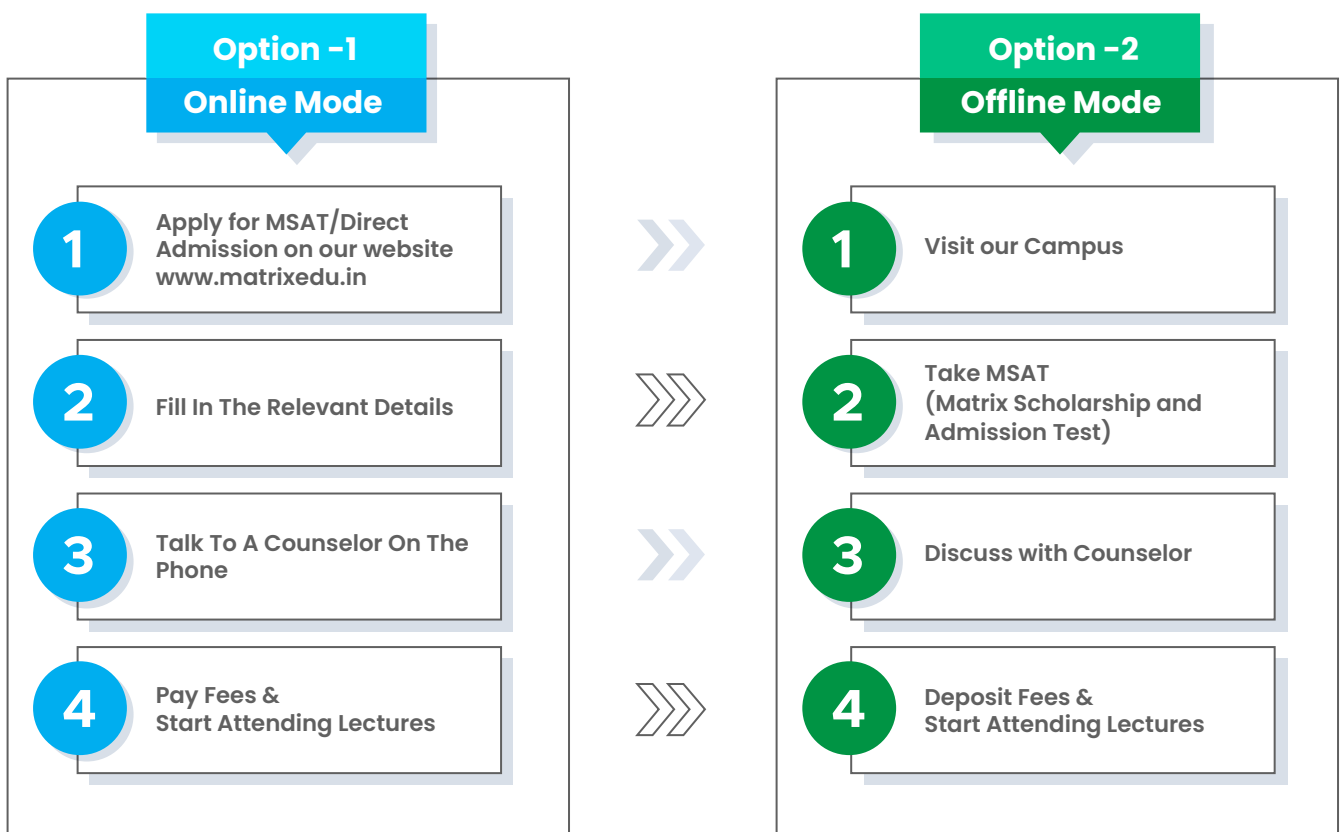

MATRIX

9 AJM

2 Year Integrated Program
for Advanced Preparation of Medical &
JEE along with Junior Olympiads

COURSE SUMMARY

9 AJM: 2 Year Integrated Program for Advanced Preparation of Medical & JEE along with Junior Olympiads

Course Fee: INR 52,000* for the First Year

*Scholarship Based on Class VIII Marks, MTSE, MSAT, Olympiads Performance

HOW TO ENROLL

DETAILED DESCRIPTION

Concept

The AJM (Advanced JEE and Medical) program is primarily designed solely for students who are aiming to attain a high rank in the relevant competitive examinations. An extremely smart and gifted student can achieve the goal of attaining a top rank in competitive examination with the help of focused preparation in only class 11th and 12th. However, for an otherwise bright but not outrightly gifted student, just 2 years preparation may not be enough to score top ranks in competitive exams such as NEET and JEE. But the same student, if supported by systematic preparation from early years in school, can almost achieve a similar level of success in competitive exams.

and helps students identify their weak spots and remedy them, as well improve their performance. Multiple avenues for clearing students' doubts are also provided to students. Test series for Specific exams like NTSE, NSEJS, PRMO etc. are run throughout the session till the actual Olympiads. Workshops are also organized for students selected in the first level to help them prepare for the next stages of all national and international Olympiads.